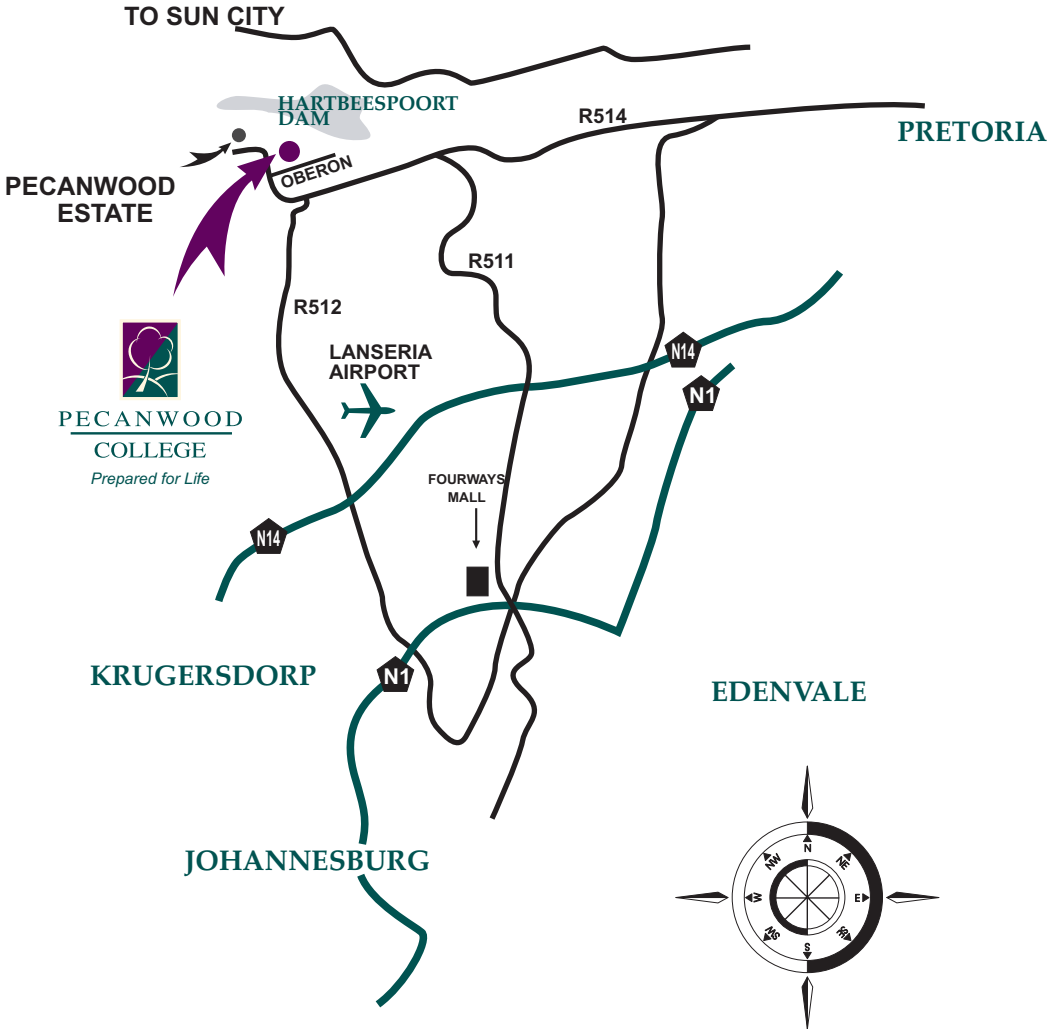

Map to Pecanwood College

From the N14, take the R512 towards Lanseria, at Broederstroom T-junction turn left and continue for approx 5km. Turn right into Oberon Road to find the College on the left hand side.